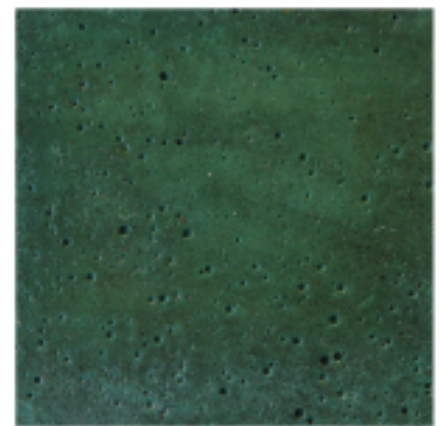

## C O L O R   C H A R T

Applied on White Pre-Cast Concrete

Blue

Burnt Orange

Light Green

Brown

Yellow

Navy

## C O L O R   C H A R T

Applied on White Pre-Cast Concrete

Light Brown

Black

Aquamarine

Grey

Pink

Sage Green

Royal Blue

Kelly Green

Red Brown