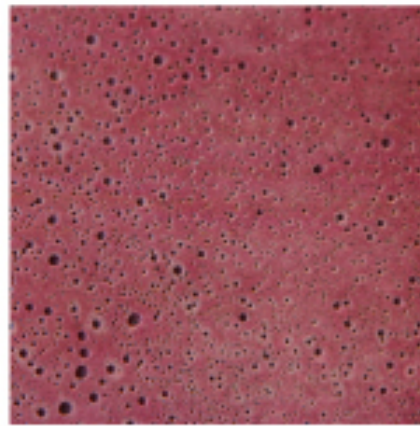

## C O L O R   C H A R T

Applied on White Pre-Cast Concrete

Blue

Burnt Orange

Light Green

Brown

Yellow

Navy

## C O L O R   C H A R T

Applied on White Pre-Cast Concrete

Light Brown

Black

Aquamarine

Grey

Pink

Sage Green

Royal Blue

Kelly Green

Red Brown