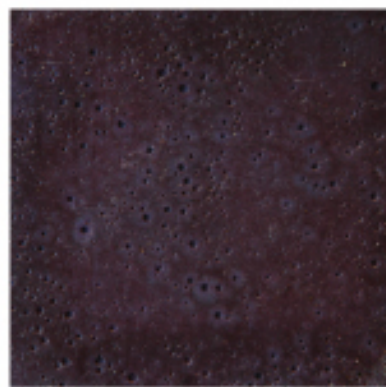

## C O L O R   C H A R T

Applied on White Pre-Cast Concrete

Blue

Burnt Orange

Light Green

Brown

Yellow

Navy

Red

Purple

Dark Brown

## C O L O R   C H A R T

Applied on White Pre-Cast Concrete

Light Brown

Black

Aquamarine

Grey

Pink

Sage Green