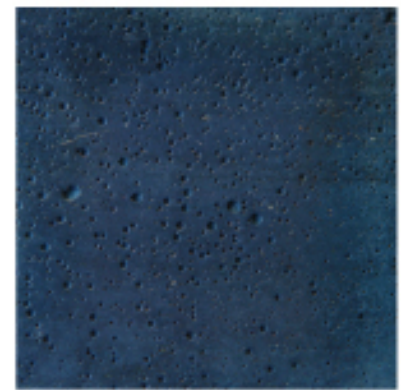

## C O L O R   C H A R T

Applied on White Pre-Cast Concrete

Blue

Burnt Orange

Light Green

Brown

Yellow

Navy

Red

Purple

Dark Brown

## C O L O R   C H A R T

Applied on White Pre-Cast Concrete

Light Brown

Black

Aquamarine

Grey

Pink

Sage Green