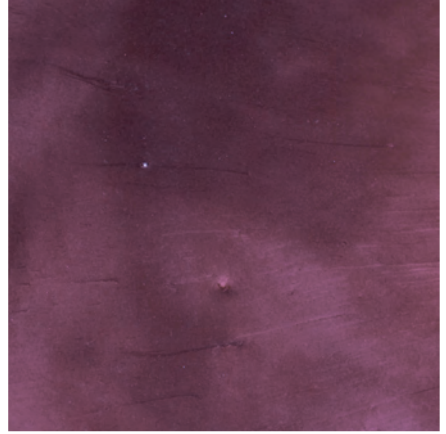

C O L O R C H A R T

Ruby

Marine

Royale

Silver

Sunset

Sapphire

Café

Jade

Graphite

CAUTION:

Color will vary greatly and be mottled. This chart is for reference only. Please request an actual color sample or apply sample on site before beginning any project.

Liquid Dazzle[®] EC-38

Blush

Pumpkin

Taupe

CAUTION:

Color will vary greatly and be mottled. This chart is for reference only. Please request an actual color sample or apply sample on site before beginning any project.

westcoat[®]
SPECIALTY COATING SYSTEMS