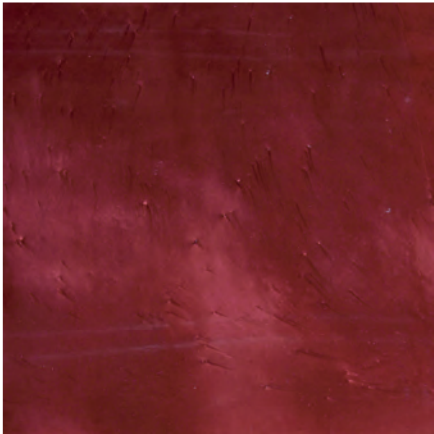

C O L O R C H A R T

Ruby

Marine

Royale

Silver

Sunset

Sapphire

Café

Jade

Graphite

CAUTION:

Color will vary greatly and be mottled. This chart is for reference only. Please request an actual color sample or apply sample on site before beginning any project.

Liquid Dazzle[®] EC-38

westcoat[®]
SPECIALTY COATING SYSTEMS

Introducing the new colors of Liquid Dazzle

Bamboo

Sage

Topaz

Turquoise

Pearl

Chartreuse

Blush

Pumpkin

Taupe

CAUTION:

Color will vary greatly and be mottled. This chart is for reference only. Please request an actual color sample or apply sample on site before beginning any project.

westcoat[®]
SPECIALTY COATING SYSTEMS