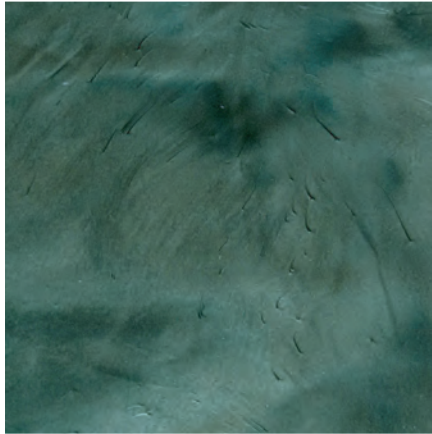

C O L O R C H A R T

Ruby

Marine

Royale

Silver

Sunset

Sapphire

Café

Jade

Graphite

CAUTION:

Color will vary greatly and be mottled. This chart is for reference only. Please request an actual color sample or apply sample on site before beginning any project.

Liquid Dazzle[®] EC-38

westcoat[®]
SPECIALTY COATING SYSTEMS

Introducing the new colors of Liquid Dazzle

Bamboo

Sage

Topaz

Turquoise

Pearl

Chartreuse