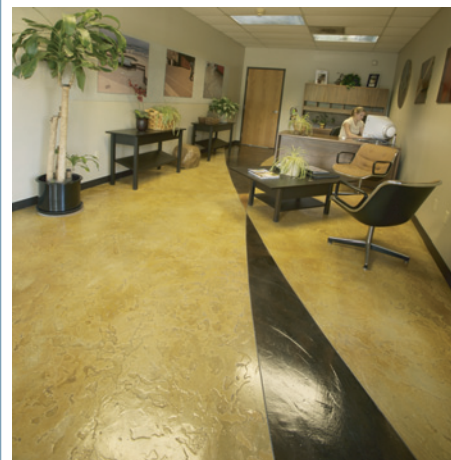

westcoat.
SPECIALTY COATING SYSTEMS

770 Gateway Center Drive San Diego, CA 92102
800-250-4519 • Fax 619-262-8606 • westcoat.com

F O R P R O F E S S I O N A L U S E O N L Y