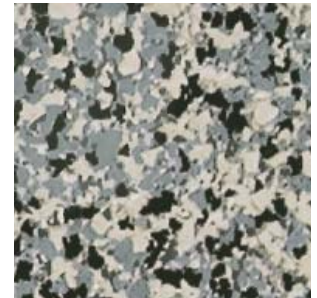

C O L O R C H A R T

Applied at Full Broadcast

Taupe Tweed

Sandstone

Shadow

Forest

Atascadero

Dove Gray

Granite

Storm Cloud

Autumn

Niagra

Mocha Tweed

Desert Storm

Rose

Capuccino

Color Chip Blends

westcoat[™]
SPECIALTY COATING SYSTEMS

S U G G E S T E D B A S E C O L O R S

Color Chip Blend	Liquid Granite suggested base color	Liquid Terrazzo suggested base colors
Taupe Tweed	Travatán or Deep Tan	Travatán, Omaha Tan, or Deep Tan
Sandstone	Travatán or Arizona Tan	Travatán or Deep Tan
Shadow	Cape Cod Gray or Pewter Gray	Pewter Gray, Cape Cod Gray, or Black
Forest	Cape Cod Gray or Lawn Green	Travatán, Cape Cod Gray, or Black
Atascadero	Travatán or Deep Tan	Travatán, Omaha Tan, or Deep Tan
Dove Gray	Cape Cod Gray or Pewter Gray	Pewter Gray or Cape Cod Gray
Granite	Cape Cod Gray or Pewter Gray	Pewter Gray, Cape Cod Gray, or Black
Storm Cloud	Concrete Gray or Cape Cod Gray	Pewter Gray, Cape Cod Gray, or Black
Autumn	Deep Tan or Travatán	Travatán, Deep Tan, or Tile Red
Niagra	Cape Cod Gray or Slate Blue	Pewter Gray, Cape Cod Gray, or Slate Blue
Mocha Tweed	Deep Tan or Travatán	Travatán, Deep Tan, or Tile Red
Desert Storm	Travatán or Arizona Tan	Travatán, Arizona Tan, Deep Tan, or Black
Rose	Mission Red or Tile Red	Travatán, Mission Red, or Tile Red
Capuccino	Deep Tan or Arizona Tan	Travatán, Omaha Tan, or Deep Tan
Pecan	Travatán or Arizona Tan	Travatán or Arizona Tan
Pistachio	Concrete Gray or Cape Cod Gray	Arizona Tan, Cape Cod Gray, or Black

- Liquid Granite is a full broadcast of Color Chips and will resemble the front of this chart.
- Liquid Terrazzo is a light broadcast of Color Chips and is not shown.
- Base Colors are taken from the Epoxies, Acrylics, and Urethanes Color Chart.
- Please contact your distributor or a Westcoat representative for detailed Liquid Granite and Liquid Terrazzo application instructions.
- Color will vary. This chart is for reference only. Please request an actual color sample or apply sample on site before beginning any project.