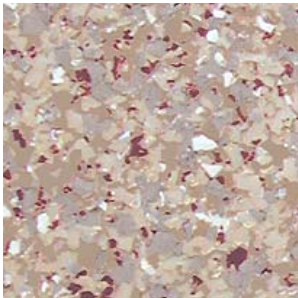

C O L O R C H A R T

Applied at Full Broadcast

Taupe Tweed

Sandstone

Shadow

Forest

Atascadero

Dove Gray

Granite

Storm Cloud

Autumn

Niagra

Mocha Tweed

Desert Storm

Rose

Capuccino

Color Chip Blends

westcoat[™]
SPECIALTY COATING SYSTEMS

S U G G E S T E D B A S E C O L O R S

Color Chip Blend	Liquid Granite suggested base color	Liquid Terrazzo suggested base colors
Taupe Tweed	Travatán or Deep Tan	Travatán, Omaha Tan, or Deep Tan
Sandstone	Travatán or Arizona Tan	Travatán or Deep Tan
Shadow	Cape Cod Gray or Pewter Gray	Pewter Gray, Cape Cod Gray, or Black
Forest	Cape Cod Gray or Lawn Green	Travatán, Cape Cod Gray, or Black
Atascadero	Travatán or Deep Tan	Travatán, Omaha Tan, or Deep Tan
Dove Gray	Cape Cod Gray or Pewter Gray	Pewter Gray or Cape Cod Gray
Granite	Cape Cod Gray or Pewter Gray	Pewter Gray, Cape Cod Gray, or Black
Storm Cloud	Concrete Gray or Cape Cod Gray	Pewter Gray, Cape Cod Gray, or Black
Autumn	Deep Tan or Travatán	Travatán, Deep Tan, or Tile Red
Niagra	Cape Cod Gray or Slate Blue	Pewter Gray, Cape Cod Gray, or Slate Blue
Mocha Tweed	Deep Tan or Travatán	Travatán, Deep Tan, or Tile Red
Desert Storm	Travatán or Arizona Tan	Travatán, Arizona Tan, Deep Tan, or Black
Rose	Mission Red or Tile Red	Travatán, Mission Red, or Tile Red
Capuccino	Deep Tan or Arizona Tan	Travatán, Omaha Tan, or Deep Tan
Pecan	Travatán or Arizona Tan	Travatán or Arizona Tan
Pistachio	Concrete Gray or Cape Cod Gray	Arizona Tan, Cape Cod Gray, or Black

- Liquid Granite is a full broadcast of Color Chips and will resemble the front of this chart.
- Liquid Terrazzo is a light broadcast of Color Chips and is not shown.
- Base Colors are taken from the Epoxies, Acrylics, and Urethanes Color Chart.
- Please contact your distributor or a Westcoat representative for detailed Liquid Granite and Liquid Terrazzo application instructions.
- Color will vary. This chart is for reference only. Please request an actual color sample or apply sample on site before beginning any project.