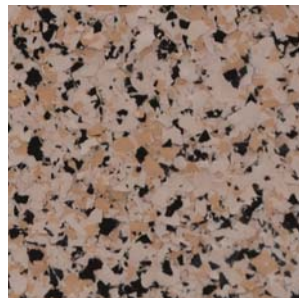

C O L O R C H A R T

Applied at Full Broadcast

Taupe Tweed

Sandstone

Shadow

Forest

Atascadero

Dove Gray

Granite

Storm Cloud

Autumn

Niagra

Mocha Tweed

Desert Storm

Rose

Capuccino

Color Chip Blends

westcoat[™]
SPECIALTY COATING SYSTEMS

S U G G E S T E D B A S E C O L O R S

Color Chip Blend	Liquid Granite suggested base color	Liquid Terrazzo suggested base colors
Taupe Tweed	Travatán or Deep Tan	Travatán, Omaha Tan, or Deep Tan
Sandstone	Travatán or Arizona Tan	Travatán or Deep Tan
Shadow	Cape Cod Gray or Pewter Gray	Pewter Gray, Cape Cod Gray, or Black
Forest	Cape Cod Gray or Lawn Green	Travatán, Cape Cod Gray, or Black
Atascadero	Travatán or Deep Tan	Travatán, Omaha Tan, or Deep Tan
Dove Gray	Cape Cod Gray or Pewter Gray	Pewter Gray or Cape Cod Gray
Granite	Cape Cod Gray or Pewter Gray	Pewter Gray, Cape Cod Gray, or Black
Storm Cloud	Concrete Gray or Cape Cod Gray	Pewter Gray, Cape Cod Gray, or Black
Autumn	Deep Tan or Travatán	Travatán, Deep Tan, or Tile Red
Niagra	Cape Cod Gray or Slate Blue	Pewter Gray, Cape Cod Gray, or Slate Blue
Mocha Tweed	Deep Tan or Travatán	Travatán, Deep Tan, or Tile Red
Desert Storm	Travatán or Arizona Tan	Travatán, Arizona Tan, Deep Tan, or Black
Rose	Mission Red or Tile Red	Travatán, Mission Red, or Tile Red
Capuccino	Deep Tan or Arizona Tan	Travatán, Omaha Tan, or Deep Tan
Pecan	Travatán or Arizona Tan	Travatán or Arizona Tan
Pistachio	Concrete Gray or Cape Cod Gray	Arizona Tan, Cape Cod Gray, or Black

- Liquid Granite is a full broadcast of Color Chips and will resemble the front of this chart.
- Liquid Terrazzo is a light broadcast of Color Chips and is not shown.
- Base Colors are taken from the Epoxies, Acrylics, and Urethanes Color Chart.
- Please contact your distributor or a Westcoat representative for detailed Liquid Granite and Liquid Terrazzo application instructions.
- Color will vary. This chart is for reference only. Please request an actual color sample or apply sample on site before beginning any project.