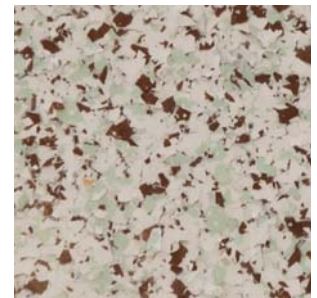

Pistachio

CAUTION:

Color will vary. This chart is for reference only. Please request an actual color sample or apply sample on site before beginning any project. See reverse for suggested base colors.